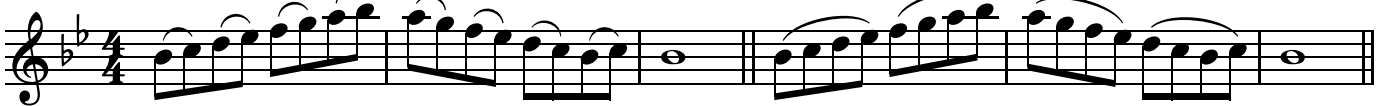

Flute Level 1 Scales

♩ = 120

One octave Bb Major

♩ = 120

One octave G Major

a) Slur 2

b) Slur 4

c) Staccato