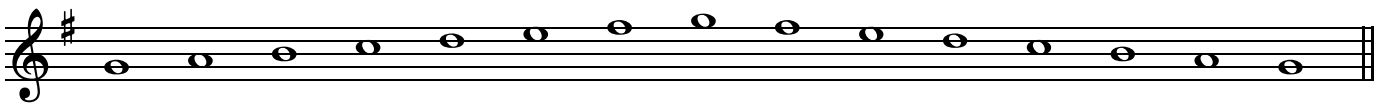

Flute Level 1 Scales

♩ = 120

One octave Bb Major

♩ = 120

One octave G Major

a) Slur 2

b) Slur 4

c) Staccato