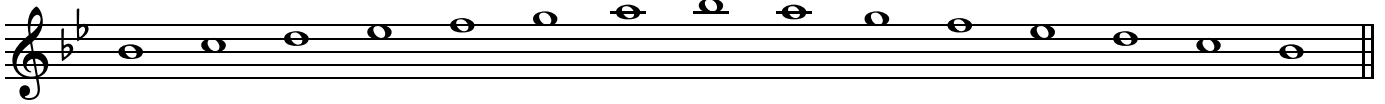

NAPA VALLEY YOUTH SYMPHONY

Flute Level 1 Scales

♩ = 120

One octave Bb Major